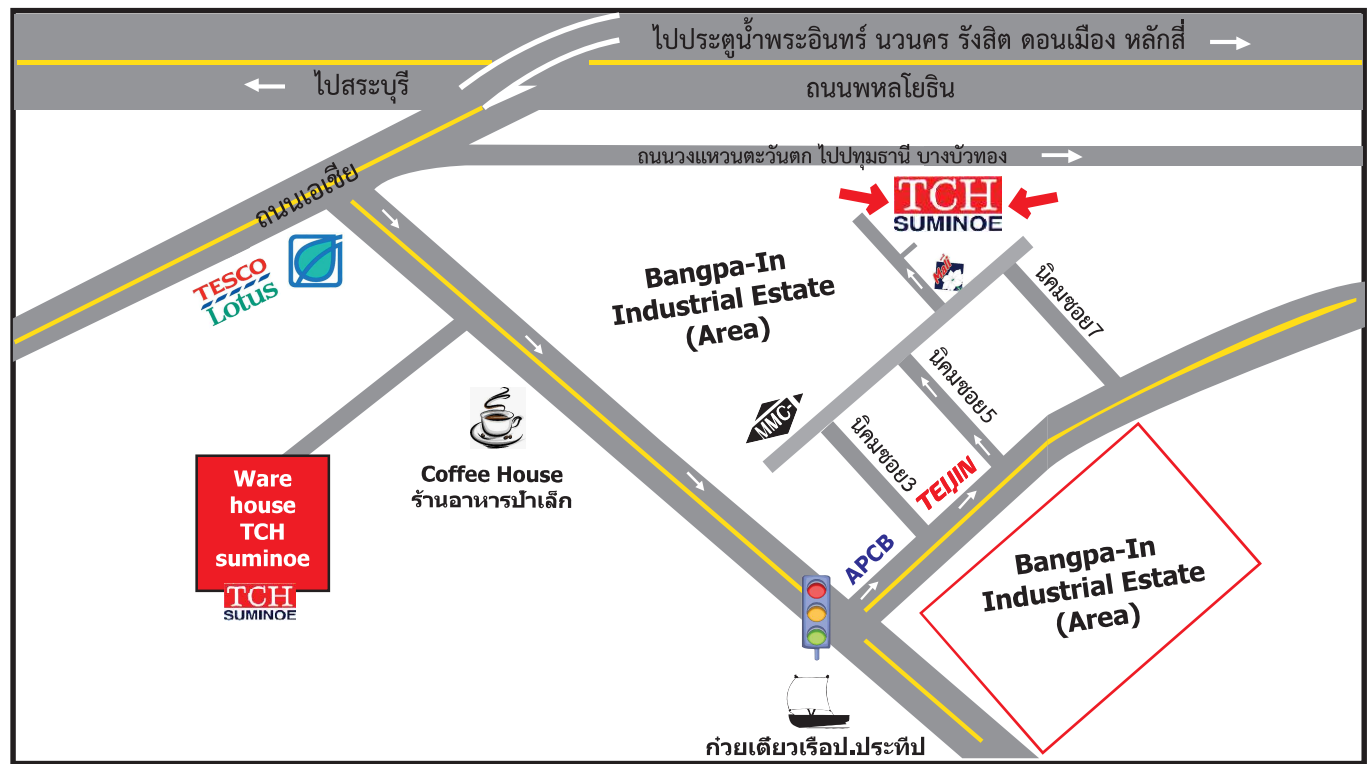

Contact Us

บริษัท ที ซี เอช ซุมิโนเอ จำกัด
T.C.H. Suminoe Co., Ltd.
157 M.16 Bangpa-in Industrial Estate T.Bangkrason A.Bangpa-In Ayutthaya 13160 Thailand
Tel : (66)35258419 Ext.201-209